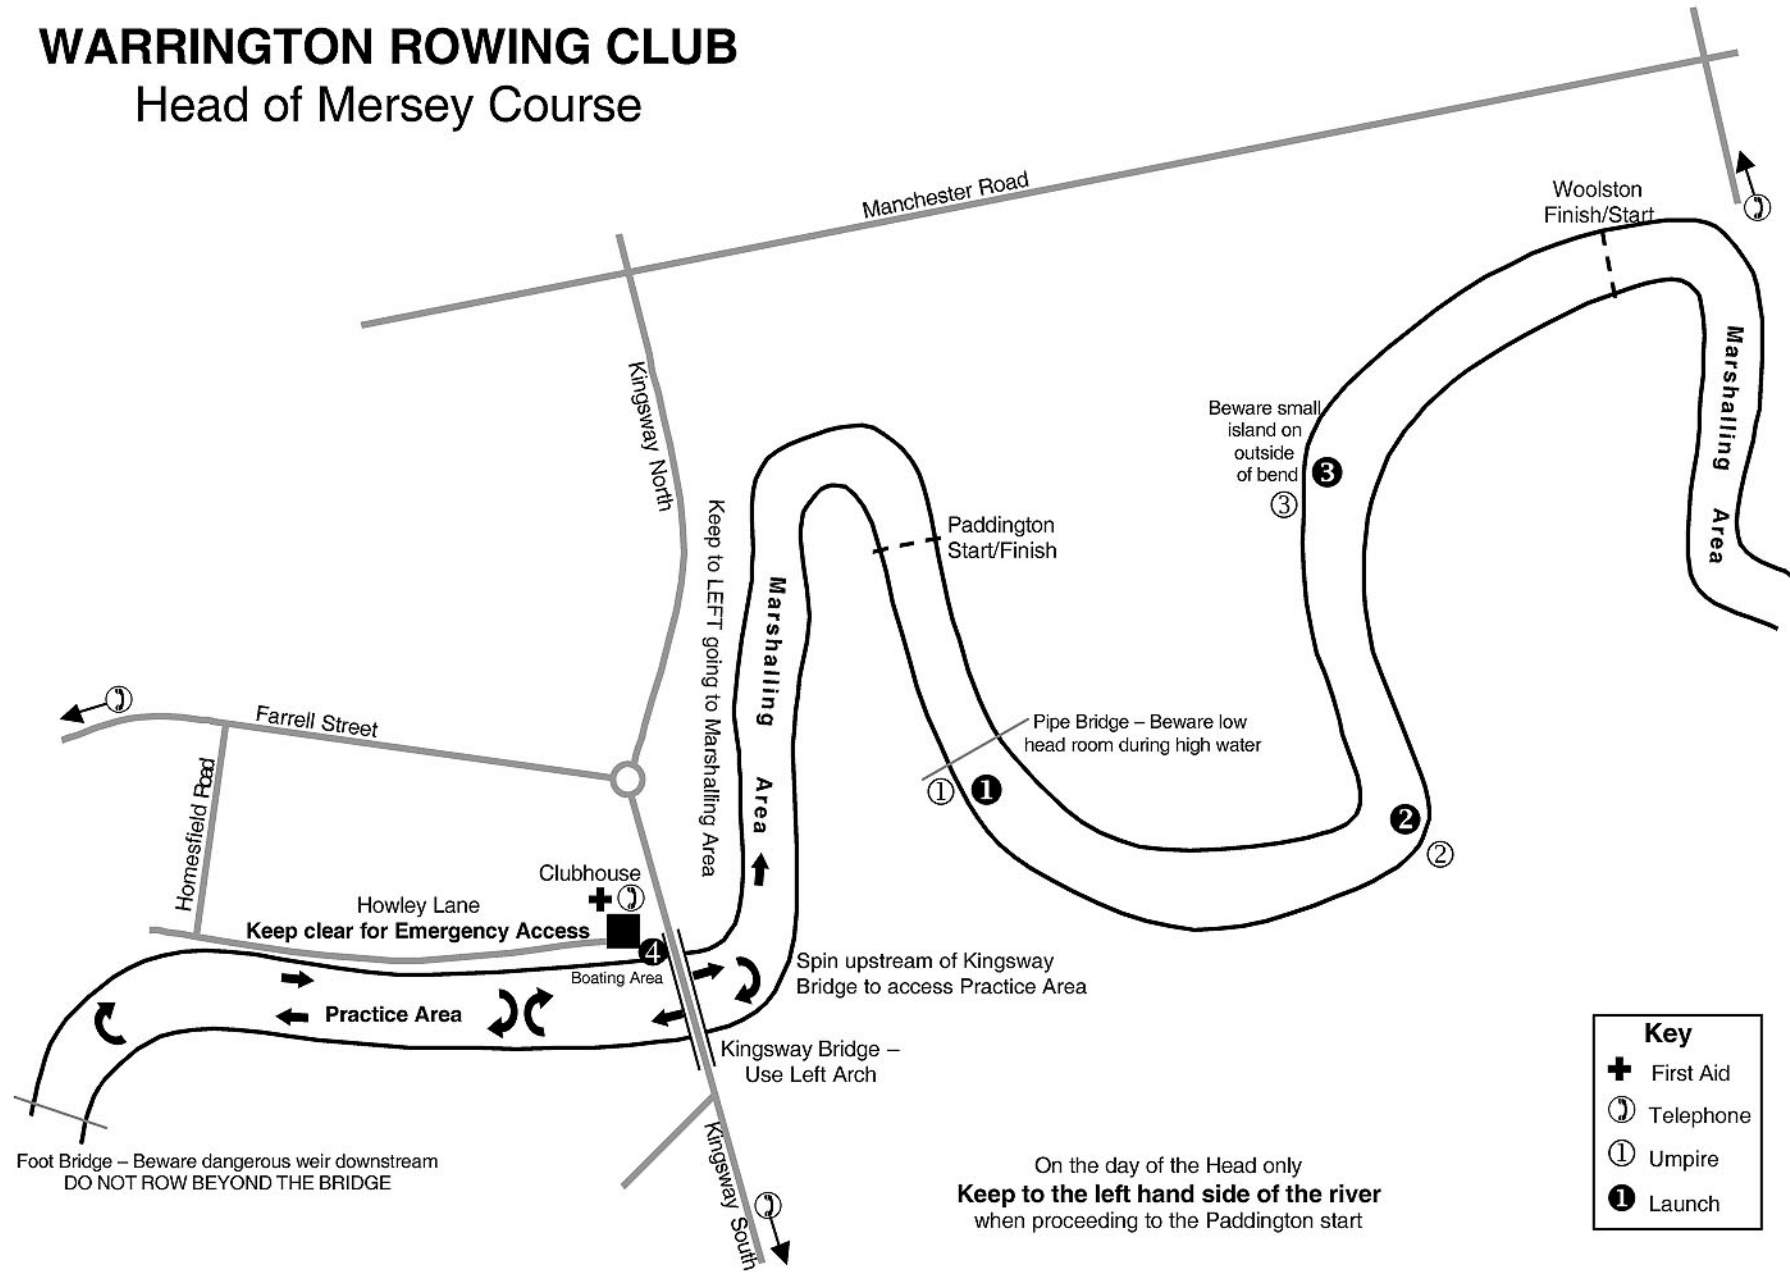

WARRINGTON ROWING CLUB

Head of Mersey Course

Key	
+	First Aid
☎	Telephone
①	Umpire
①	Launch

On the day of the Head only
Keep to the left hand side of the river
 when proceeding to the Paddington start